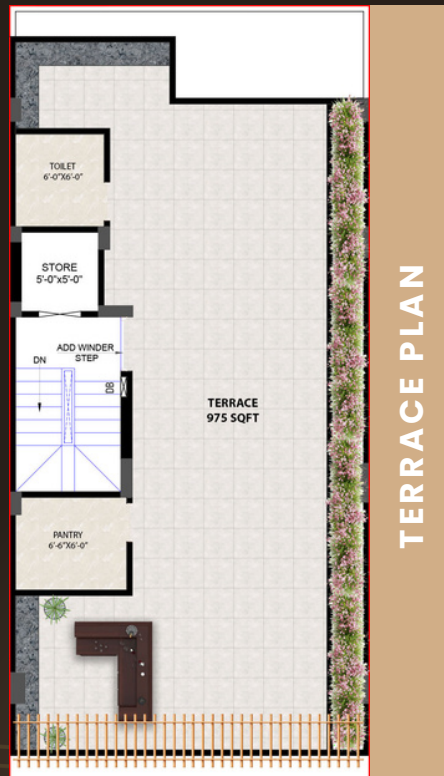

READY TO MOVE

ROSELAND
DEVELOPERS

Not Just a Home, A Private World for Your Family

Experience exclusive **3 BHK floors** designed with space, comfort, and refined living in mind.

BOOK NOW

A - 207

Limited Floors
AVAILABLE

roselanddevelopers.com

A-207, BPTP Astaire Garden,
SPR Rd, Sector 70A, Gurugram

ROSELAND
DEVELOPERS

PLOT NO. A-207

3BHK+2T

135 SQYD 2 SIDE OPEN

FLOOR PLAN

STILT PLAN

Private Terrace – Full Roof Rights, Pergola, Bar Counter, Pantry, Washroom, Sitting Area

Basement– Full Basement Rights, Modular Pantry, Fully Loaded Washroom, Store Room.

AMENITIES

Yoga & Gym

Butterfly Garden