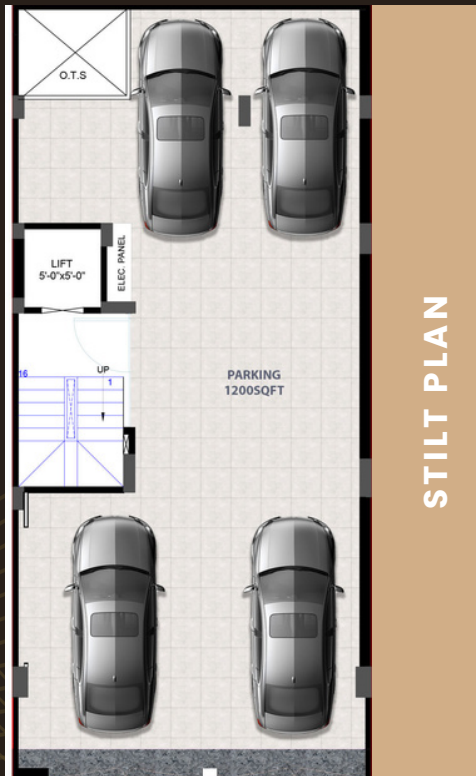

roselanddevelopers.com

A-207, BPTP Astaire Garden,
SPR Rd, Sector 70A, Gurugram

ROSELAND
DEVELOPERS

PLOT NO. A-207

3BHK+2T

135 SQYD 2 SIDE OPEN

FLOOR PLAN

STILT PLAN